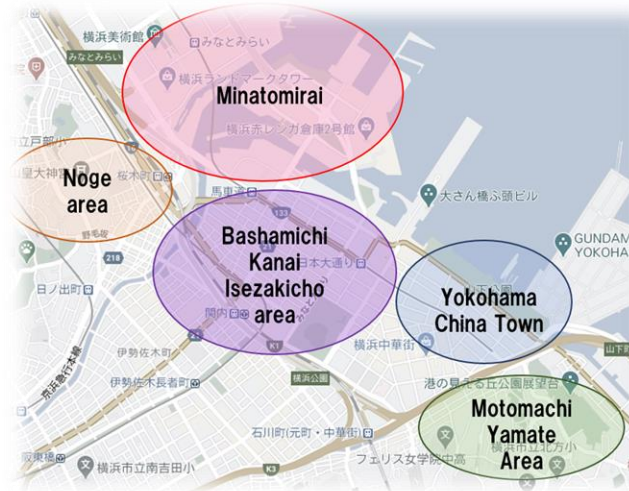

## Walk'n Ride Rally in YOKOHAMA

Fun challenge while hopping around tourist attractions!

Foster creativity, teamwork and togetherness!

On receiving your team's mission sheet at the starting point, everyone executes their tasks at each designated tourist attraction. After completing the tasks, teams receive points depending on their produced outcome.

When all the tasks are cleared, teams need to produce the quiz's final answer and head for the finishing point!

For transportation, 1-day passes (the use of Yokohama Municipal Transportation and Yokohama Minatomirai Railway) will be issued so that the teams can move from point to point on their own. The program enhances togetherness and unifying force within each team's organization by sharing fun travel memories.

※The Yokohama City Tour-type Team Building Development Project (Walk'n Ride Rally in Yokohama) is a project adopted by the Yokohama Convention & Visitors Bureau's Yokohama Creation Scrum Grant Program in 2020.

Osanbashi  
(Bashamichi)

Harbor View Park  
(Motomachi · Yamate)

Yokohama China Town